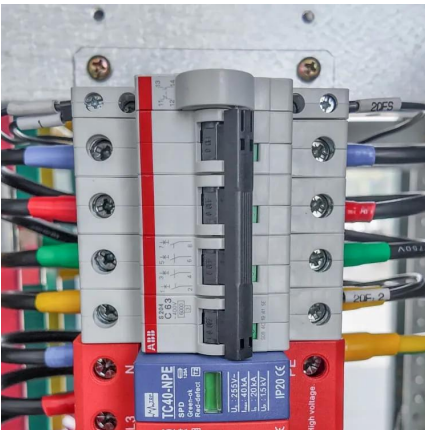

[Xiaomi 20000mAh Redmi Power Bank, Fast ...](#)

Nov 19, 2020 · One is not enough, two is perfect. The 20,000-mAh Redmi Fast Charge Power Bank has two USB-A output ports, each with a ...

[Xiaomi 120W Super Fast Charging Power Bank, 50000mAh...](#)

Weighing only 420g, this thin and light external battery easily fits in your bag, making it ideal for travel. The Xiaomi 120W power bank supports quick charging, allowing you to charge devices ...

[Xiaomi Ultra Slim Power Bank 5000mah](#)

Supports fast charging for the Xiaomi 14 and Xiaomi 14 Ultra, charging up to 39% and 37% respectively in just 30 minutes*, so you never need to worry about running out of battery.