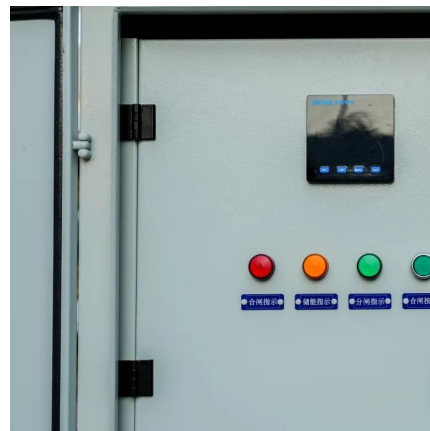

What are the safety interlock features available with LF withdrawable

Sep 9, 2022 · What are the safety interlock features available with LF withdrawable circuit breaker in MCset Switchboard? , Schneider Electric South Africa