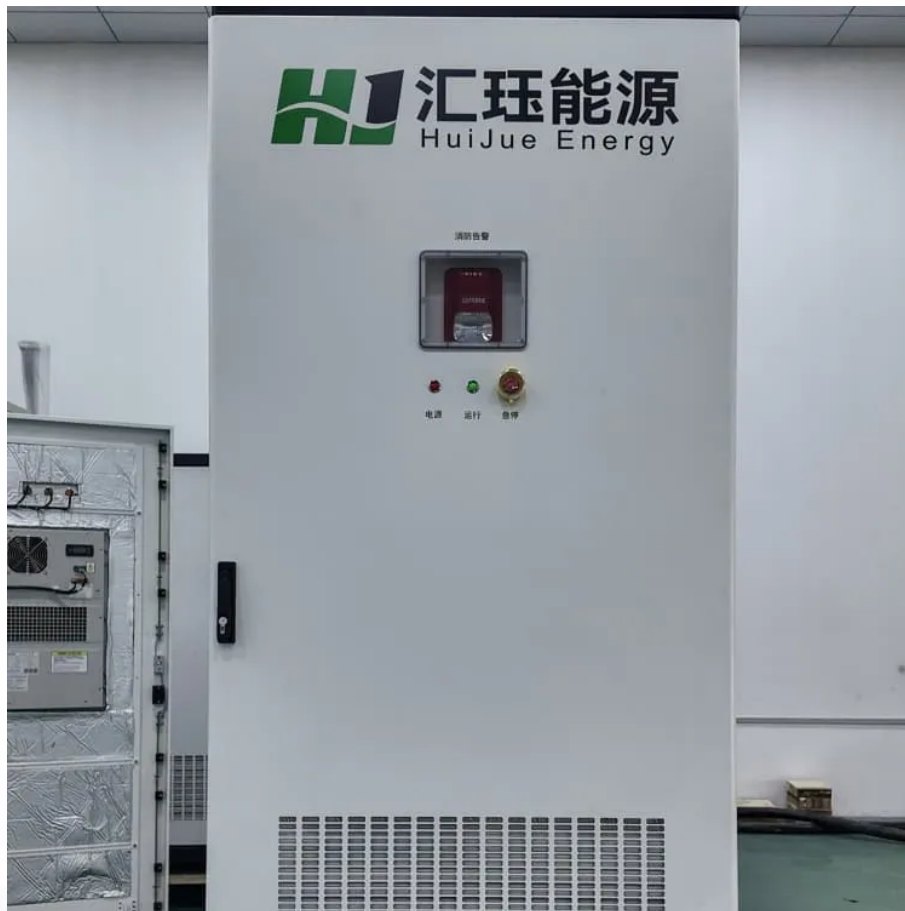

## Overview

---

What type of circuit breaker does DBSA use?

DBSA has a loose supply of equipment that is necessary for the maintenance and protection of industrial and commercial areas. One of them is the circuit breaker that comes in series (XT 1P to XT4 P), XT1B 160 TMD (63-630, 50-500, 40-450, 32-450, 25-450, 20-450, 16-450), and XT1C (20-450, 16-450, 63-630). MCE ELECTRIC entered the market in 2001.