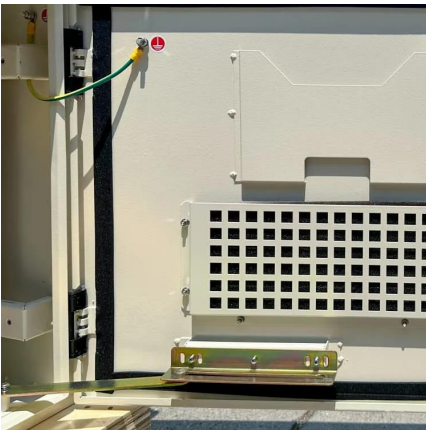

[Wholesale Challenger Breakers Quotes, Product](#)

Nov 4, 2025 · Discover quality Wholesale Challenger Breakers with CE Certification from Zhejiang Changan New Energy Technology Co., Ltd. Connect with trusted suppliers and factories today!

[Challenger - SuperBreakers](#)

Welcome to SuperBreakers, where all your favorite brands unite! Super Savings On Circuit Breakers, Safety Switches, Push Buttons, Motor Control Items And many more!

New Challenger Circuit Breakers - tagged "Voltage_120/240" ...

Circuit Breaker Wholesale is your one-stop supplier of circuit breakers, transformers, & motor controls. We carry the largest Inventory from top manufacturers.