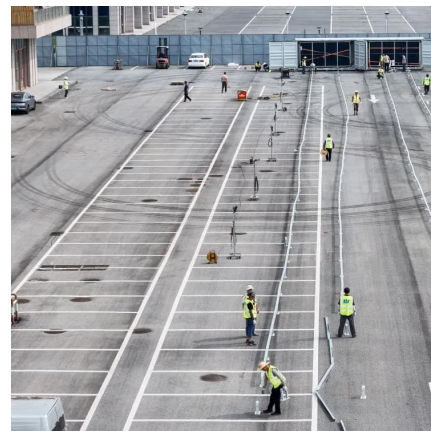

[What Is a Base Station? Exploring the Core of 5G Networks ...](#)

Aug 19, 2025 · Base stations are the core of mobile communication, and with the rise of 5G, thermal and energy challenges are increasing. This article explains the definition, structure, ...