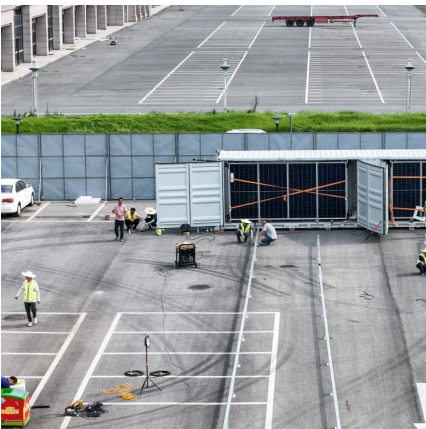

What is a base station in a wireless network?

A base station is a critical component of wireless communication networks. It serves as the central point of a network that connects various devices, such as smartphones, tablets, and computers. The base station transmits and receives signals, ensuring seamless communication over radio frequencies.

[1. What Is a Base Station and What Are Its Core Components?](#)

Nov 28, 2025 · A mobile communication base station is the radio facility that covers a specific area and enables data transmission between mobile phones and the core network. It is the ...