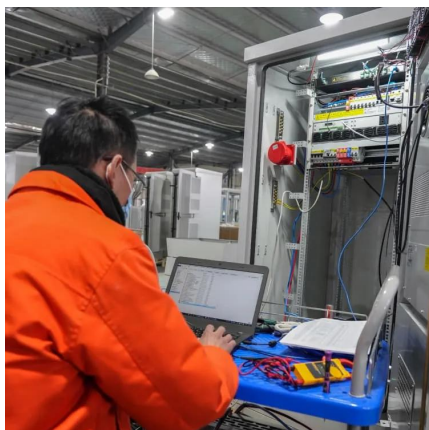

What Does a Base Station Do and Why Is It Essential for ...

Sep 5, 2025 · A base station is a fixed point of communication between mobile devices and the wider telecom network. It transmits and receives radio signals, enabling your phone to access ...