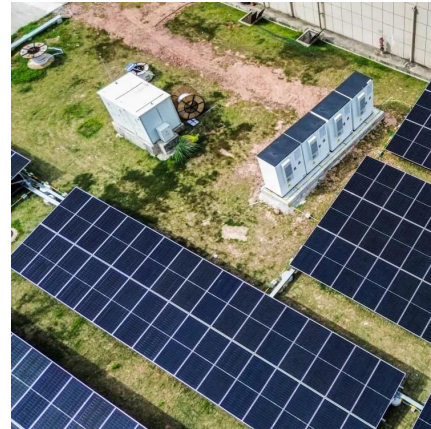

OUTDOOR Wi-Fi SOLUTION

Aug 10, 2016 · SOLUTION TP-LINK's next generation product series is dedicated to cost effective solutions for outdoor wireless networking applications. The series includes Base ...