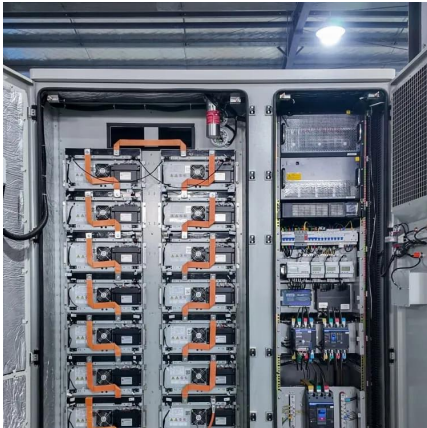

[Complete Guide to 5G Base Station ...](#)

Nov 17, 2024 · Explore how 5G base stations are built--from site planning and cabinet installation to power systems and cooling solutions. Learn the ...