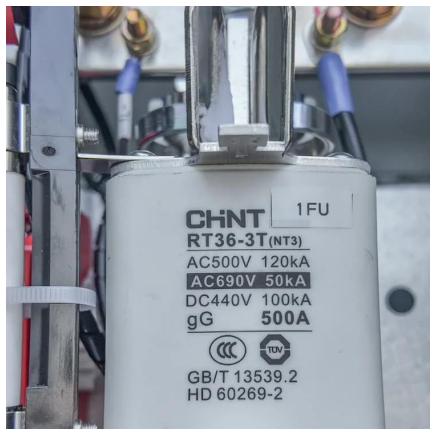

base station in 5g

Dec 8, 2023 · A 5G base station is a complex system that integrates advanced RF technology, digital signal processing, and network architecture to deliver high-performance wireless ...