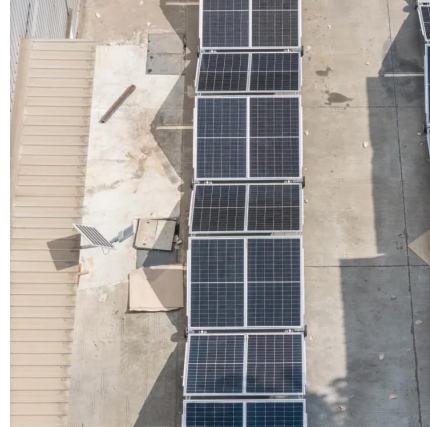

[What Is a Base Station? Definition and How It Works](#)

Oct 10, 2025 · The base station also executes a process known as "handoff" or "handover" as a mobile device moves from one cell's coverage area to another. The mobile device ...