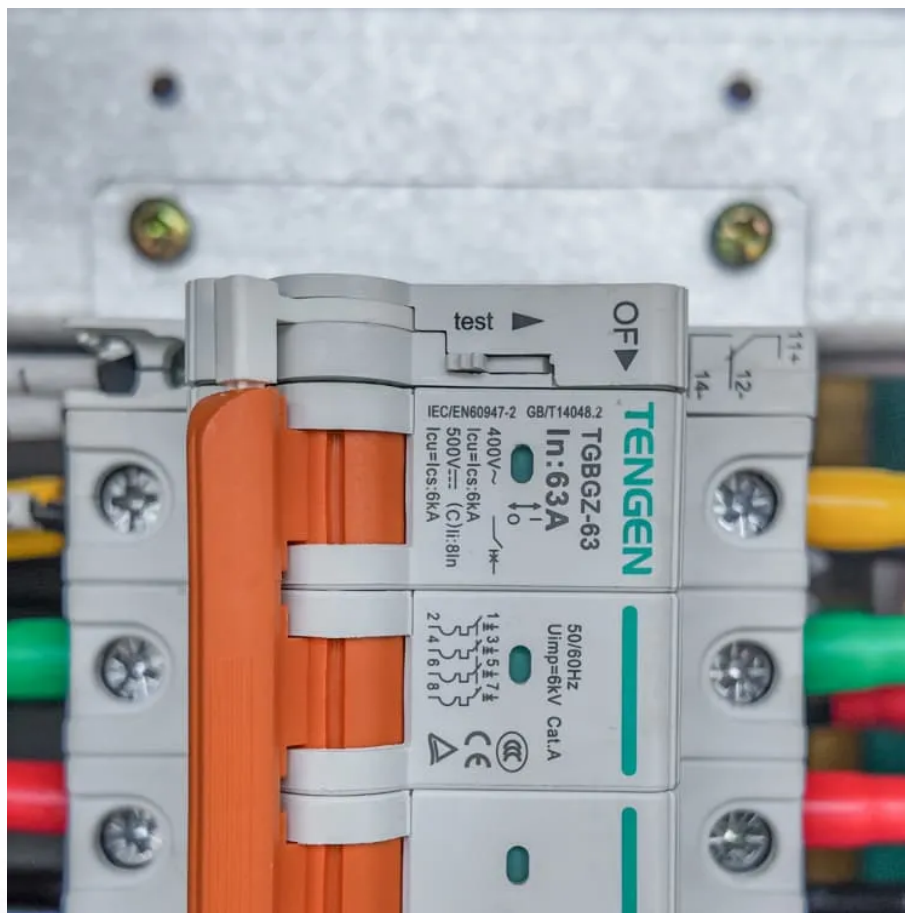

What communication does the base station use

Overview

A base station, also known as a cell site or cell tower, is used for wireless communication. Why is a base station important in wireless communication?

A base station is fundamental in wireless communication, because it facilitates the connection between your device and the wider network. Without base stations, mobile data and voice services would be impossible, as there would be no infrastructure to handle the transmission of signals.

What is a base station and how does it work?

A base station is a fixed point of communication between mobile devices and the wider telecom network. It transmits and receives radio signals, enabling your phone to access voice, data, and internet services. Together, thousands of base stations form a seamless web of coverage known as a cellular network. How Does It Work?