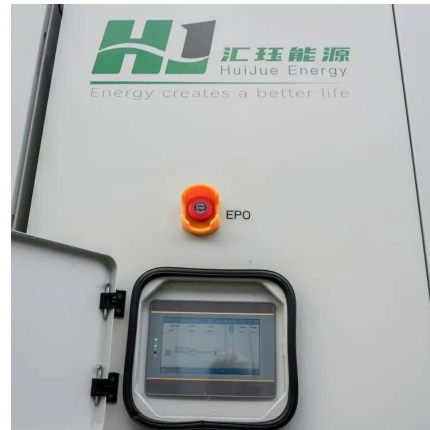

Base Stations and Cell Towers: The Pillars of Mobile ...

May 16, 2024 · Base stations and cell towers are critical components of cellular communication systems, serving as the infrastructure that supports seamless mobile connectivity. These ...