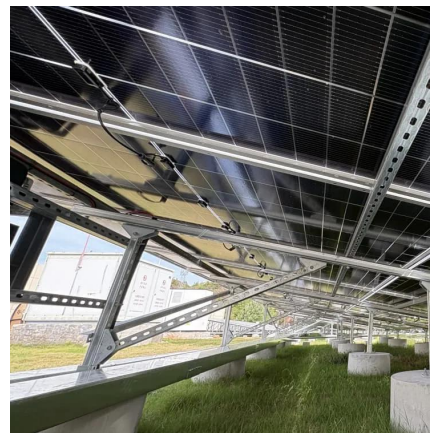

Pole-Type Base Station Cabinet , Efficient Energy Solutions ...

Discover the Pole-Type Base Station Cabinet with integrated solar, wind energy, and lithium batteries. Designed for seamless installation and remote monitoring, this energy-efficient ...