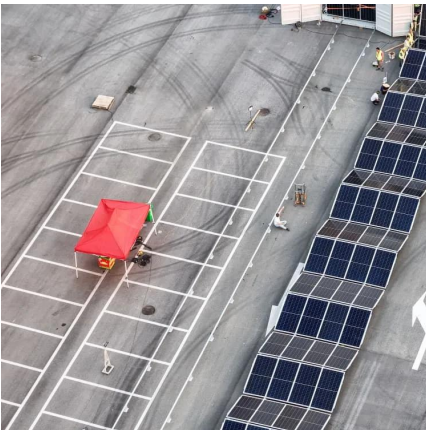

Pole-type base station energy cabinet

Base station energy cabinet: a highly integrated and intelligent hybrid power system that combines multi-input power modules (photovoltaic, wind energy, rectifier modules), monitoring ...

Warehouse Base Station Energy Cabinet

Detailed introduction The Warehouse Base Station Energy Cabinet is an Indoor-Floor Standing cabinet for communication base stations, smart ...

Energy Storage Cabinets: Key Components, ...

Aug 12, 2024 · Combined energy storage cabinets integrate multiple energy storage technologies, offering enhanced flexibility and performance for ...