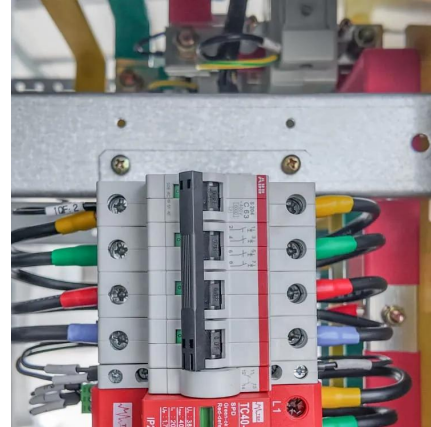

### Power Base Station

The transmitter characteristics define RF requirements for the wanted signal transmitted from the UE and base station, but also for the unavoidable unwanted emissions outside the transmitted ...