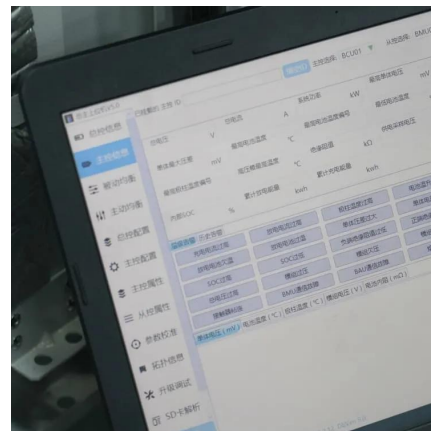

Install Batteries in the Modular Battery Cabinet in 400 V ...

Holding the handle, install the battery modules one string at a time from the bottom and up. Push down the handle of each battery module and fasten with the provided screw in front of the ...