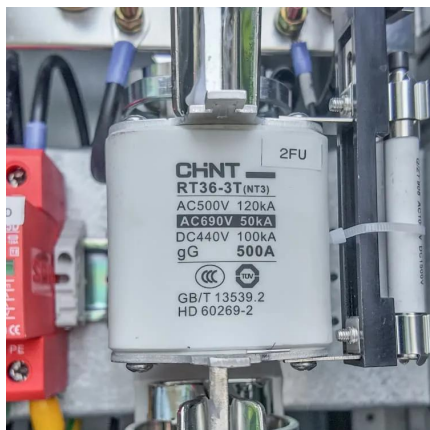

[2000 Watt Voltage Converter, 110/120v to ...](#)

Cost-effective 2000 watt voltage converter transformer, easy converting voltages 110-120v to 220-240v or 220v (230/240V) to 110-120v, widely ...