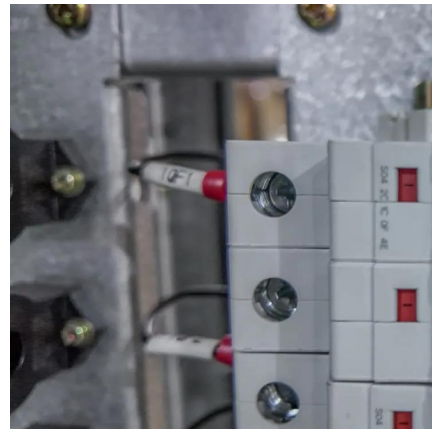

Universal Inverter 220V 380V Variable Frequency Converter VFD 3 ...

4 days ago · Universal Inverter 220V 380V
Variable Frequency Converter VFD 3-Phase
7.5kw, Find Details and Price about Inverter
Converter from Universal Inverter 220V 380V
Variable ...