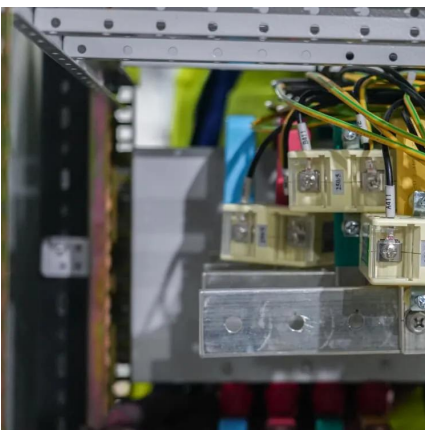

[Universal Standard 12V to 220V Inverter 1000W Portable ...](#)

Product descriptions from the supplier
Specification Capacity 1000W Outlet Universal
Voltage 12 to 220V Model PQ Series Models
available: PQ500/PQ800/PQ1000 Rated power: ...

[Vantro 200W Car Power Inverter/Laptop ...](#)

Vantro 200W Car Power Inverter/Laptop Charger
with 3 USB (6.2A Max) & 1 C Type (1 * 27WPD)
Smart USB Ports, 2 AC Universal Outlets and 12V
...

[Amazon : 220 Volt Inverter](#)

High-Power 4000W DC to AC Power Inverter -
12V to 110V/220V Converter with Dual USB
Ports, Universal AC Outlet, LED Display for Cars,
Trucks, RVs, and Home Backup (Black, 220V)
Add ...