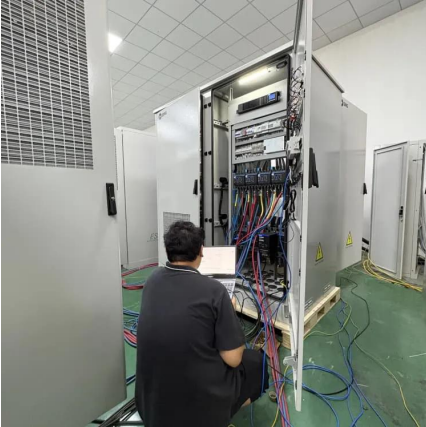

[Signal Sense the leader in Traffic UPS Systems](#)

Nov 20, 2025 · Signal Sense UPS, battery or a specialty cabinets for your application needs. Count on Signal Sense, Inc. to be your full service provider protecting your traffic signal needs.

[UPS (Uninterruptable Power Supply)](#)

Apr 29, 2025 · Providing reliable solutions against power outages in traffic signal systems, the Uninterruptable Power Supply (UPS) offers 1KVA, ...

[ITS Approved Traffic Power Managers & Supplies
_Multilink](#)

Line-Interactive Power Supply The EP Line-Interactive uninterruptible power supply (UPS) is an aluminum and stainless steel uninterruptible power supply that provides a steady, regulated ...

[UPS (Uninterruptable Power Supply)](#)

Apr 29, 2025 · Providing reliable solutions against power outages in traffic signal systems, the Uninterruptable Power Supply (UPS) offers 1KVA, 3KVA, and 5KVA power options to meet ...