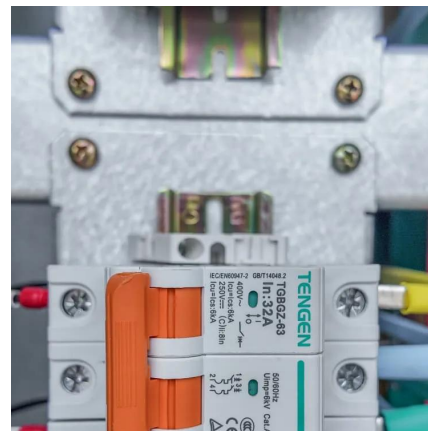

[UGREEN Uno Power Bank 10000mAh 30W](#)

30W Two-Way Fast Charging: This 10000 mAh battery bank supports up to 30W fast charging that can quickly refuel your iPhone 15 0-60% in 30 mins, dramatically reducing tedious waiting ...