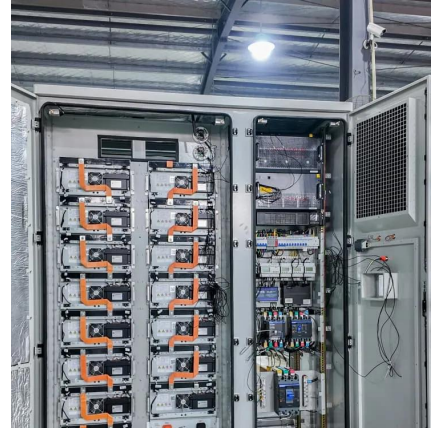

[Best Portable Generators with 220V Outlets for 2024](#)

Apr 24, 2025 · Power output is a critical factor when considering a portable generator equipped with a 220-volt outlet. This specification, measured in watts or kilowatts, directly determines ...

[Inverter Voltage Calculator, Formula, Inverter Voltage ...](#)

1 day ago · Inverter Voltage Formula: Inverter voltage (VI) is an essential concept in electrical engineering, particularly in the design and operation of power electronics systems. It describes ...