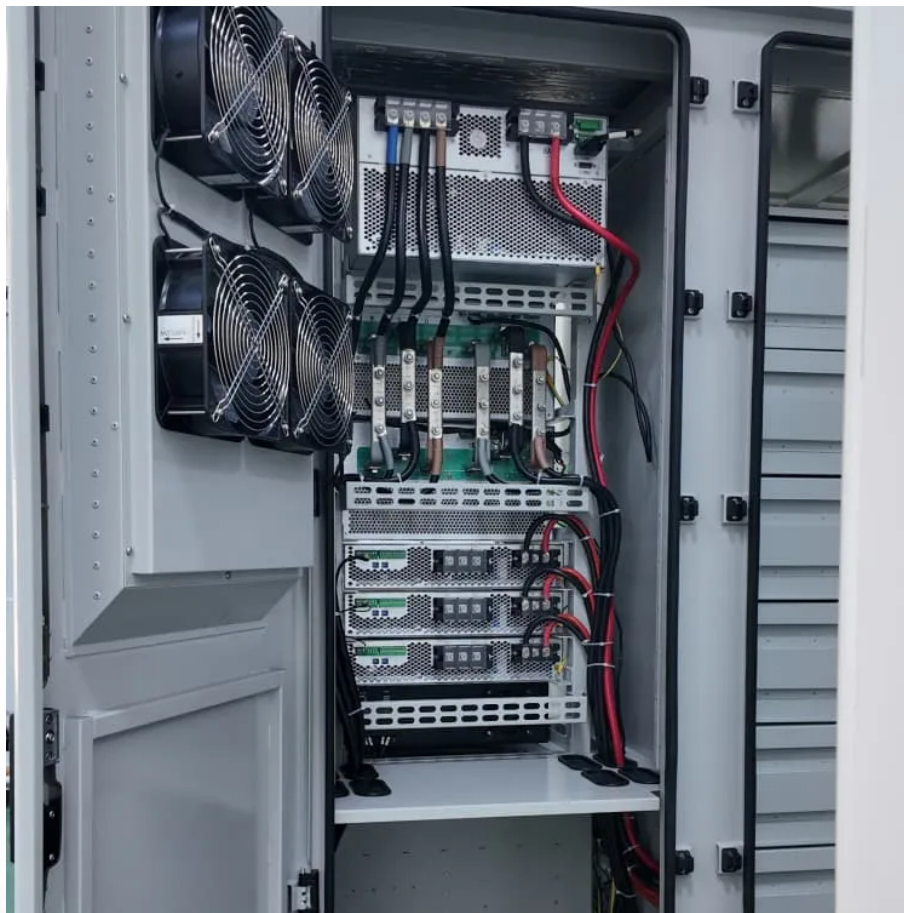

# **The digital container is composed of a base station**

## Overview

---

What is a base station in a telecommunications network?

A base station is a critical component in a telecommunications network. A fixed transceiver that acts as the central communication hub for one or more wireless mobile client devices. In the context of cellular networks, it facilitates wireless communication between mobile devices and the core network.

What is a base station subsystem (BSS)?

GSM - The Base Station Subsystem (BSS) The BSS is composed of two parts – The Base Transceiver Station (BTS) The Base Station Controller (BSC) The BTS and the BSC communicate across the specified Abis interface, enabling operations between components that are made by different suppliers.

## The digital container is composed of a base station

---