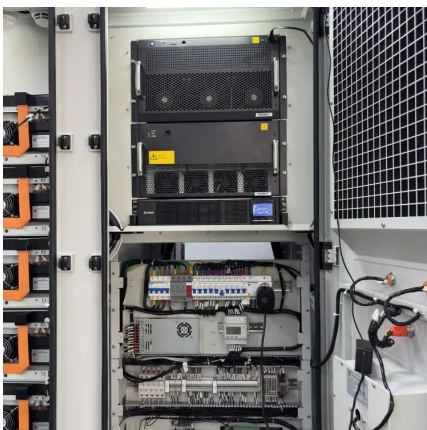

[Base Stations](#)

Jul 23, 2025 · Base stations are important in the cellular communication as it facilitate seamless communication between mobile devices and the ...