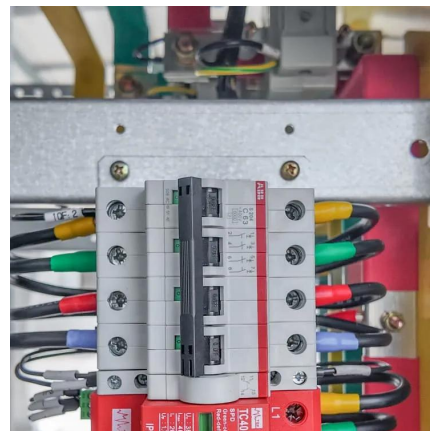

Contact Us

For technical specifications, project proposals, or partnership inquiries, please visit:
<https://eiei.pl>