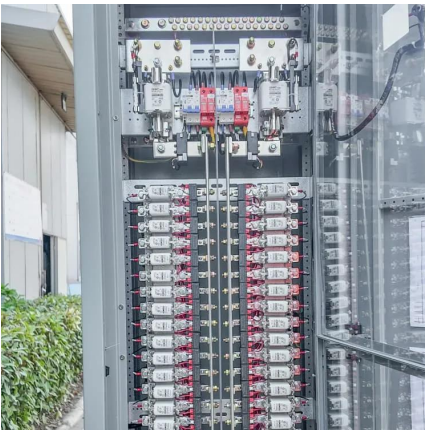

[Container Technical Specifications - BSL Containers Ltd](#)

The most common type of shipping container is a standard 20 ft container, with an interior volume of 1,169 cubic ft (33.10 m³) and outside dimensions as follow: Imperial: 19ft 10.4? long x 8ft ...

[Folding container house](#)

Sep 6, 2023 · Folding containers, assembled. it has the container house characteristics is a foldable of building sturdy and designed durable using structure, a container and can structure. ...

[Container Houses Downloads - Catalogue, Data Sheet](#)

Aug 19, 2024 · Here you can find our latest product catalogue, data sheets, and detailed technical guides. Whether you want to explore our range of prefabricated container houses or need ...