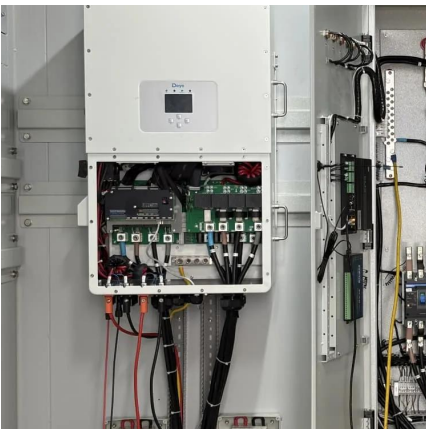

[Switchgear in Auckland](#)

List of the best switchgear in Auckland; customer reviews ?, prices, ? contact details, ? opening hours of businesses based in Auckland - with Switchgear as the keyword.