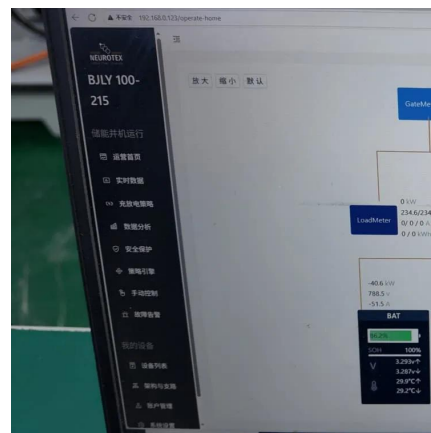

Is It Possible to Connect an Inverter to a Generator?

Aug 6, 2025 · Can you connect an inverter to a generator? Yes, and it can be a smart move--if done right. This complete guide explains how to safely link your inverter with a generator for ...