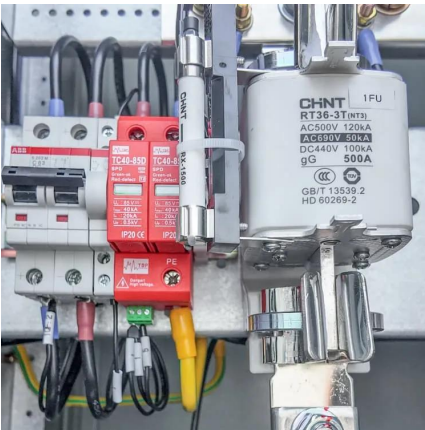

Contact Us

For technical specifications, project proposals, or partnership inquiries, please visit: <https://eiei.pl>

[Scan QR Code for More Information](#)