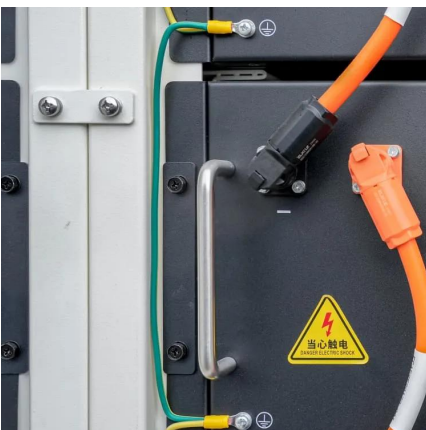

[Sunway 300Kw 500Kw 800Kw 1Mw Battery Container ...](#)

ESS Container Battery Sunway Ess battery energy storage system (BESS) containers are based on a modular design. They can be configured to match the required power and capacity ...

Indoor ess cabinet

BNYpower's modular ESS containers can be paralleled for future scalability to increase both rated power and capacity. The addition of battery energy ...

[ENERGY STORAGE BATTERY CABINET INSTALLATION YOUR ROADMAP](#)

Outdoor safe charging energy storage battery cabinet ESS power base station AZE's lithium battery energy storage system (BESS) is a complete system design with features like high ...