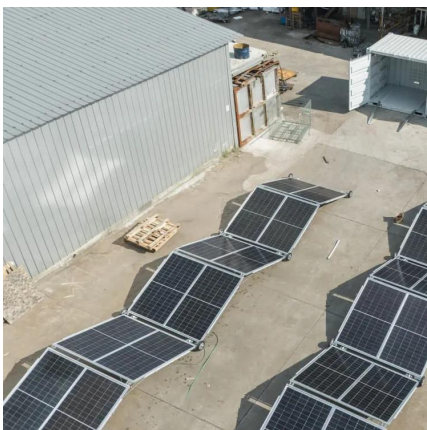

### [small cell base station](#)

Dec 19, 2023 · A small cell base station is a type of wireless communication infrastructure that is designed to enhance network capacity and coverage, particularly in areas with high user ...