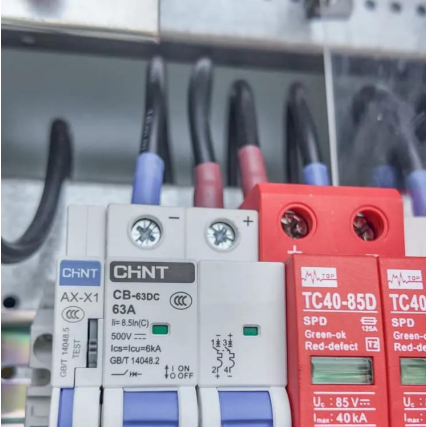

[1000W Pure Sine Wave Inverter-36V DC to 110V 120V AC ...](#)

Nov 18, 2023 · Amazon : aeliussine 1000W Pure Sine Wave Inverter-36V DC to 110V 120V AC Power Converter with 2 AC Outlets, 36 Volt Power Inverter for Truck, Rv, Camping, Home, ...

[The Best 36 Volt Power Inverters , SolarKnowHow](#)

The inverter uses pure sine wave technology, ensuring clean, grid-quality power that protects sensitive electronics such as laptops, TVs, and audio equipment. The inverter includes ...

[WZRELB 6000W 36V Pure Sine Inverter Review](#)

Apr 6, 2025 · The WZRELB 6000W 36V Pure Sine Wave Inverter is a powerful tool for converting direct current (DC) from a 36-volt battery system into

[Best 36v Inverter [Updated: December 2025]](#)

Aug 3, 2025 · That's why I was impressed with the WZRELB 3000W 36V 120V Pure Sine Wave Power Inverter 2 AC. Its high-quality pure sine wave, imported mosfets, and full safety ...