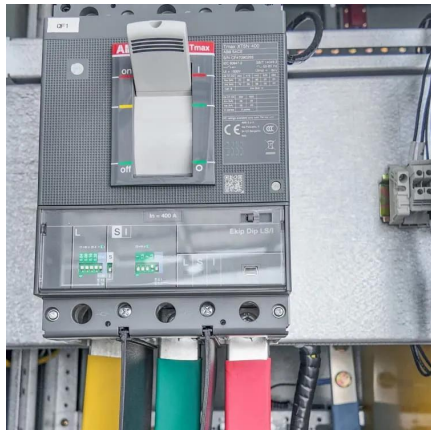

[Are Folding Container Rooms the Smartest Space Solution ...](#)

Jun 19, 2025 · A folding container room is a pre-fabricated unit designed to fold out into a fully usable space and then collapse back for easy transport. Think of it as a high-performance ...