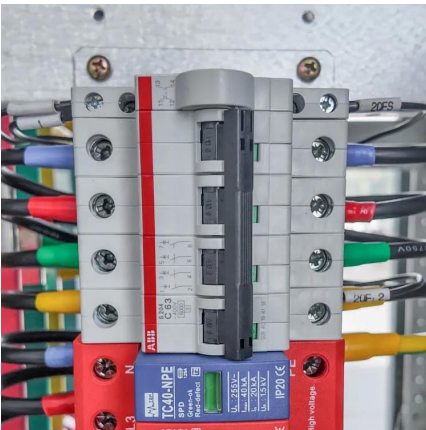

Royu - Starmark Ph

Oct 31, 2025 · CIRCUIT BREAKER BOLT-ON:
*RCBB15 - 220V - 15A - 10pcs/ctn SRP: P235.00;
BP Price: P173.90; DP Price: P185.65; SP Price:
P195.05 *RWS6-A - 1 Way Switch ...

[ROYU ORIGINAL MINIATURE CIRCUIT ...](#)

MINIATURE CIRCUIT BREAKERS BRAND: ROYU 4.5
KA WITH ON / OFF STATUS INDICATOR HIGH
QUALITY ARC SUPPRESSOR FLAME ...

[Royu Circuit Breaker Plug-in Type Mechanical ...](#)

Apr 17, 2023 · Royu Plug-In Breaker 2P 230v
60amperes 100amperes 60amperes 40amperes
30amperes 20amperes 15amperes [click here for
...]

[BUILDMATE Royu Mini Circuit Breaker Bolt ...](#)

BUILDMATE Royu Mini Circuit Breaker Bolt-On
Type Screw Terminal 2 Pole 15A , 20A , 30A , 40A
, 60A , 100A [SOLD PER PIECE] Electrical Safety
...