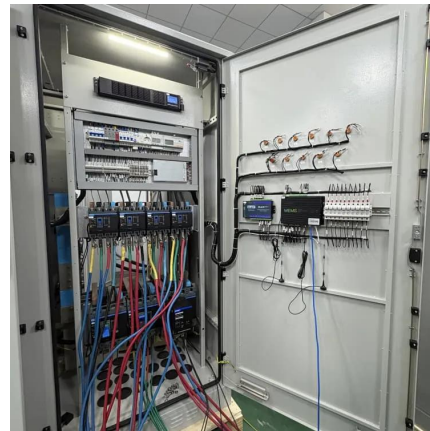

[Royu Circuit Breaker Plug-in Type Mechanical ...](#)

Apr 17, 2023 · Royu Plug-In Breaker 2P 230v
60amperes 100amperes 60amperes 40amperes
30amperes 20amperes 15amperes [click here for
...]

[BUILDMATE Royu Mini Circuit Breaker Bolt ...](#)

BUILDMATE Royu Mini Circuit Breaker Bolt-On
Type Screw Terminal 2 Pole 15A , 20A , 30A , 40A
, 60A , 100A [SOLD PER PIECE] Electrical Safety
...