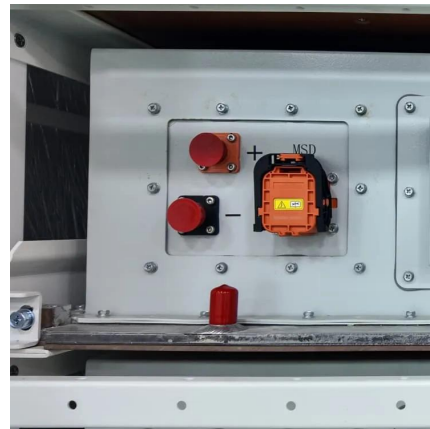

ROYU ORIGINAL MINIATURE CIRCUIT BREAKER

MINIATURE CIRCUIT BREAKERS BRAND: ROYU 4.5 KA WITH ON / OFF STATUS INDICATOR HIGH QUALITY ARC SUPPRESSOR FLAME RETARDANT DUAL SAFETY ...

Royu Circuit Breaker Plug-in Type Mechanical Lug

Apr 17, 2023 · Royu Plug-In Breaker 2P 230v 60amperes 100amperes 60amperes 40amperes 30amperes 20amperes 15amperes [click here for item check-out!]