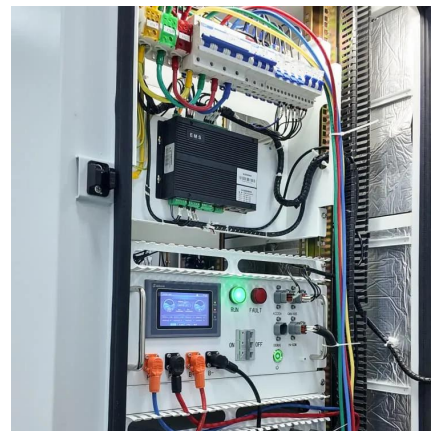

[Royu - Niolin Industrial Supply](#)

Niolin Industrial Supply ROYU 3 POLE MINIATURE CIRCUIT BREAKER In stock PHP399.00 From PHP280.00 Sale

[ROYU CIRCUIT BREAKER BOLTON (15A to ...](#)

Power demanding applications! Royu circuit breaker has available 15, 40A or 60A with 240V. It also features secure bolt-on connection & screw ...