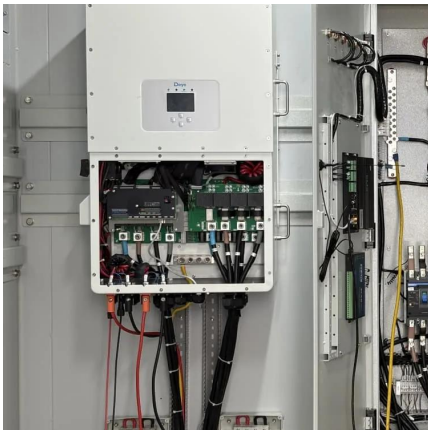

[POWER CABINET FOR 5G COMMUNICATION BASE STATION](#)

The battery cabinet for base station is a special cabinet to provide uninterrupted power supply for communication base stations and related equipment, which can be placed with various types ...

[Management and maintenance of base](#)

...

Dec 11, 2024 · This article focuses on the three parts of switching power supply: "types and usage scenarios, configuration principles and ...

[Energy storage system of communication base station](#)

Energy storage system of communication base station Base station energy cabinet: floor-standing, used in communication base stations, smart cities, smart transportation, power ...

[HUAWEI 3900 SERIES SOLUTION MANUAL Pdf Download](#)