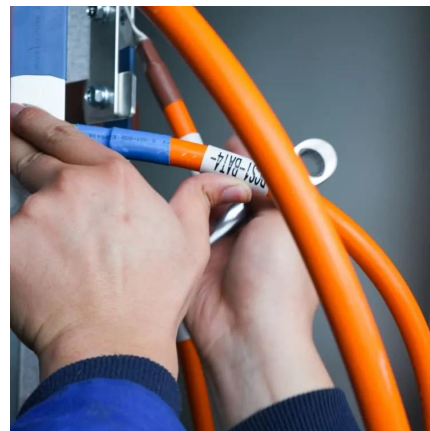

LLVD & BLVD in Base Station Power Cabinets

1 day ago · LLVD and BLVD are important protection mechanisms of the base station power cabinet to ensure the stable operation of the equipment.