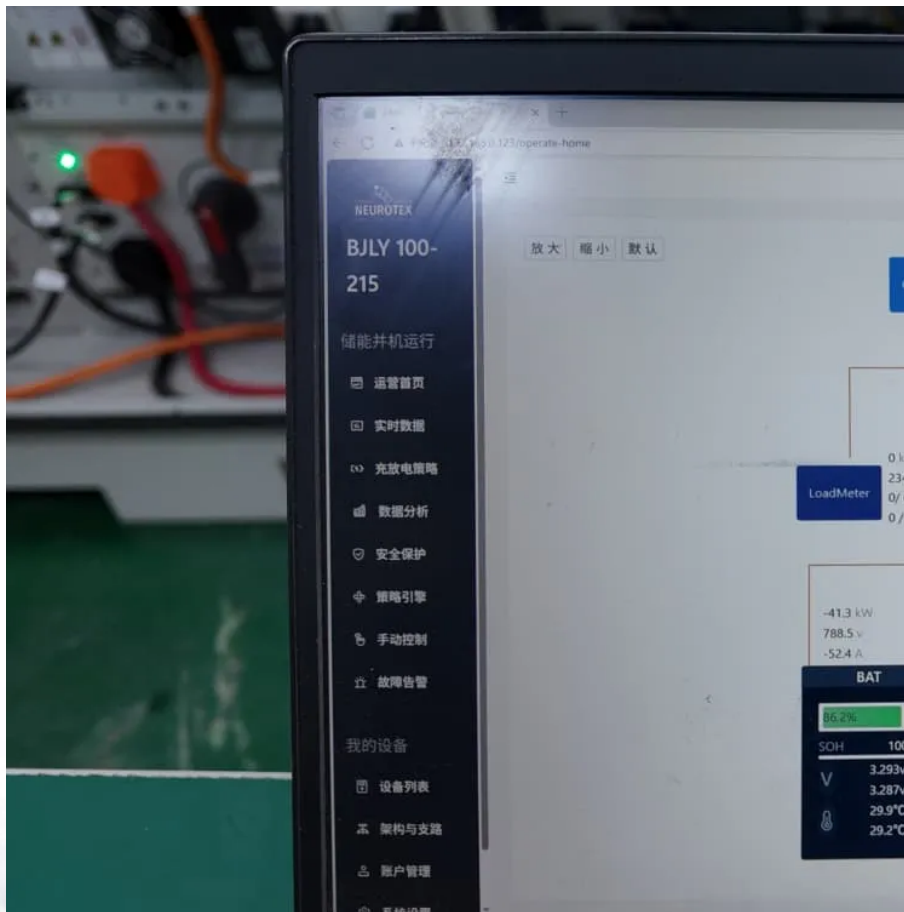

Replace the power cabinet without power failure in base station

Overview

What is a base station power cabinet?

The base station power cabinet is a key equipment ensuring continuous power supply to base station devices, with LLVD (Load Low Voltage Disconnect) and BLVD (Battery Low Voltage Disconnect) being two important protection mechanisms in the power cabinet.