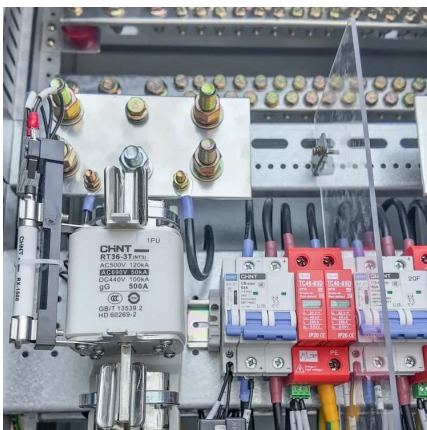

[5G Outdoor Macro Base Station in the Real World: 5 Uses ...](#)

Oct 10, 2025 · 5G outdoor macro base stations are large cellular antennas installed on towers, rooftops, or dedicated structures. They serve as the primary nodes for delivering 5G ...

[Complete Guide to 5G Base Station Construction , Key Steps, ...](#)

Nov 17, 2024 · Explore how 5G base stations are built--from site planning and cabinet installation to power systems and cooling solutions. Learn the essential components, technologies, and ...

[Shanghai Leads China for Outdoor 5G Base ...](#)

(Yicai) Dec. 13 -- Shanghai continues to lead China in the number of outdoor base stations for fifth-generation mobile network technology, the city's ...