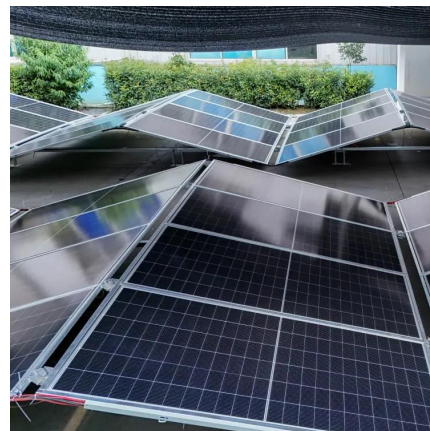

[Base Stations and Cell Towers: The Pillars of Mobile ...](#)

May 16, 2024 · The security of base stations and cell towers is crucial to prevent unauthorized access and cyber attacks that could disrupt network service. Building resilience into cellular ...