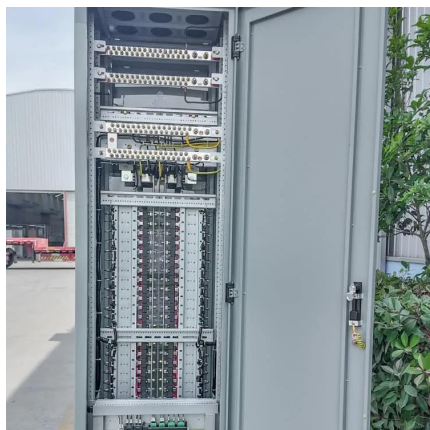

[Top 24V 2000W Inverter Manufacturers in China](#)

Jul 9, 2025 · Yearly Production Capacity of Inverters (24V, 2000W) This bar chart illustrates the yearly production capacity of 24V, 2000W inverters over a six-year period, from 2018 to 2023. ...