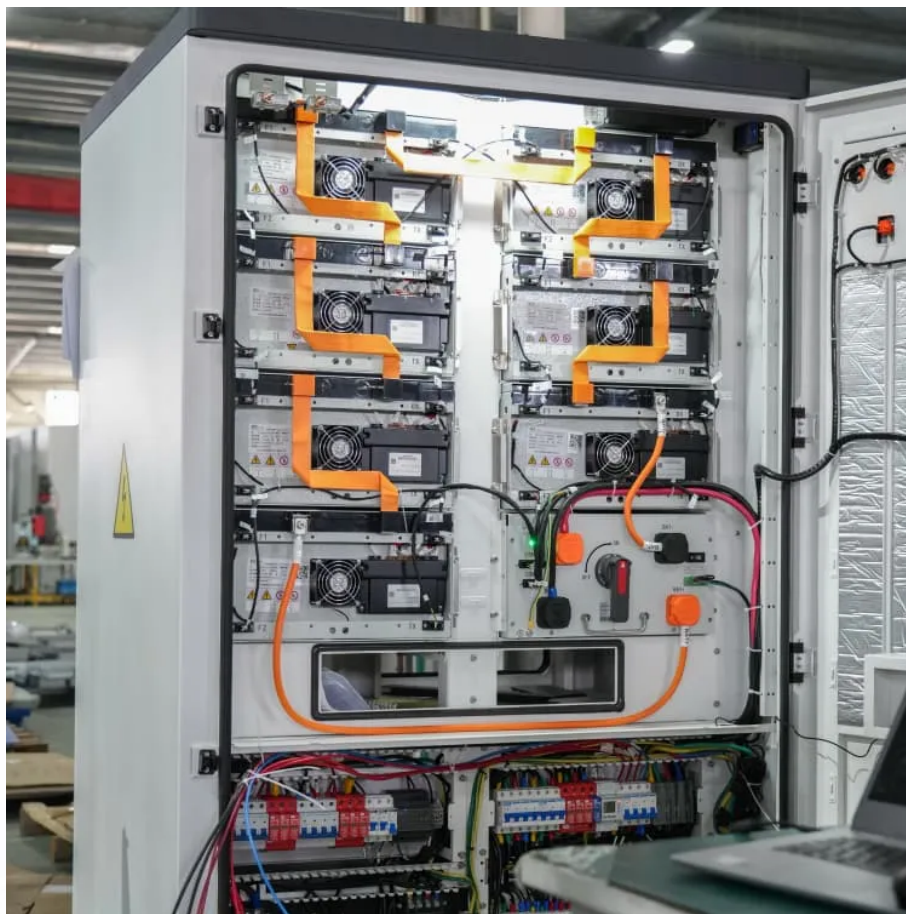

# Power cabinet in base station

## Overview

---

What is a base station power cabinet?

The base station power cabinet is a key equipment ensuring continuous power supply to base station devices, with LLVD (Load Low Voltage Disconnect) and BLVD (Battery Low Voltage Disconnect) being two important protection mechanisms in the power cabinet.

## Power cabinet in base station

---