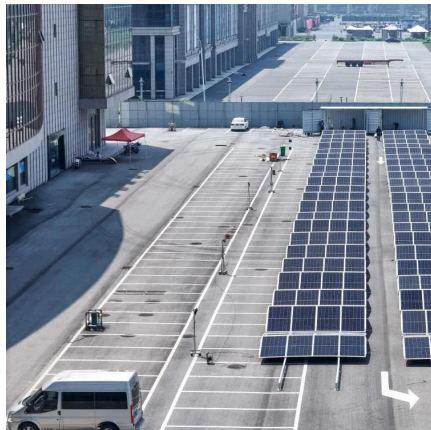

Best Solid State Power Stations for Reliable Portable Energy

Sep 4, 2025 · When looking for the best solid state power station, it's essential to focus on battery technology, output capacity, portability, and charging versatility. Solid-state batteries are ...