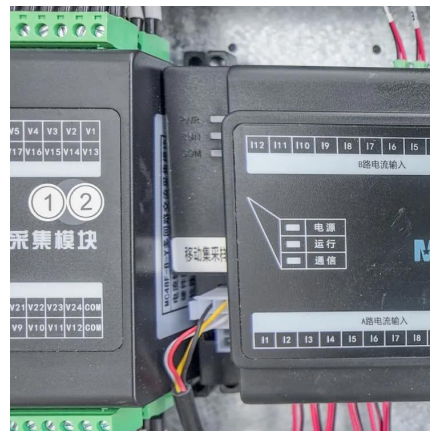

Yoshino Power

Keep your family gatherings running smoothly by powering up fridges, grills, and entertainment systems with Yoshino solid ...