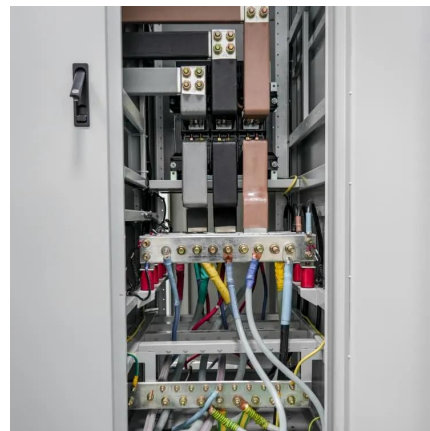

[Pole-mounted circuit breaker](#)

Find your pole-mounted circuit breaker easily amongst the 10 products from the leading brands (SIEMENS, Daybright Electric, Powint,) on DirectIndustry, the industry specialist for your ...