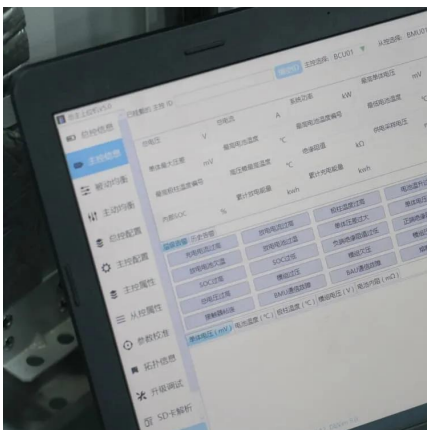

Pole mounted circuit breaker

Pole mounted vacuum circuit breaker 3. SF6 Circuit Breakers Characteristics: SF6 circuit breakers offer numerous advantages, ...

Pole-mounted circuit breaker

Find your pole-mounted circuit breaker easily amongst the 10 products from the leading brands (SIEMENS, Daybright Electric, Powint,) on ...

ZW-40.5 Outdoor Pole-mounted Circuit ...

ZW -40.5/1600-25 outdoor column intelligent vacuum circuit breaker adopts a uniquely designed permanent magnet mechanism and a highly reliable ...