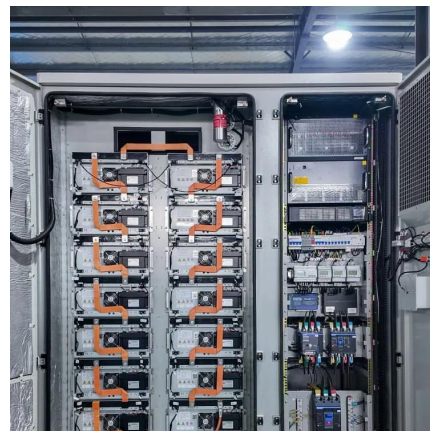

Outdoor Battery Cabinet, HindlePower

EPIC Series Battery Cabinet Battery cabinets for indoor and outdoor applications HindlePower's Battery Cabinet is designed to maximize DC ...

Battery Cabinets for Uninterrupted Power ...

Battery Cabinets Through cutting-edge research and innovation, advanced engineered power products for backup battery cabinets have become ...