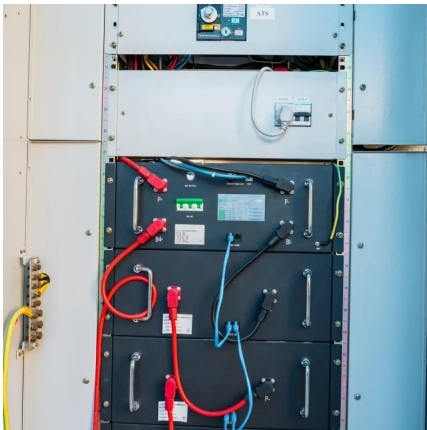

outdoor ap base station, outdoor ap base station Suppliers ...

Tengda O8 High power 5GHZ long read range
Outdoor remote wireless bridge Monitor wifi base
station wireless router AP CPE