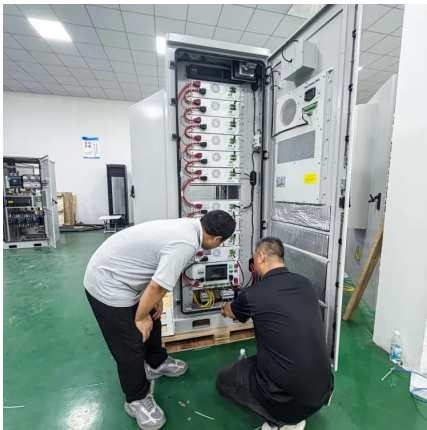

All-in-one Outdoor Lithium Battery Storage Cabinet 215kWh ...

Oct 24, 2025 · 215kWh Outdoor Lithium Battery Storage Cabinet for C& I Outdoor Cabinet BESS CX-CI002 is an all-in-one 215kWh lithium battery storage cabinet system specifically ...