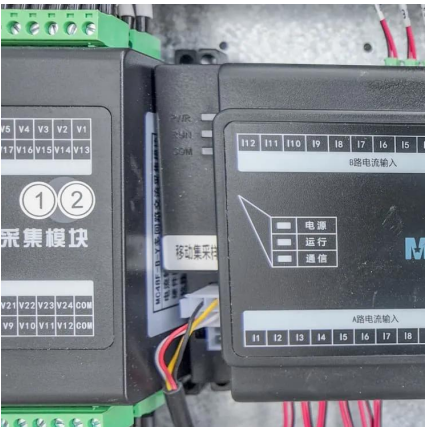

[All-in-one Outdoor Lithium Battery Storage ...](#)

Oct 24, 2025 · 215kWh Outdoor Lithium Battery Storage Cabinet for C& I Outdoor Cabinet BESS CX-CI002 is an all-in-one 215kWh lithium battery ...