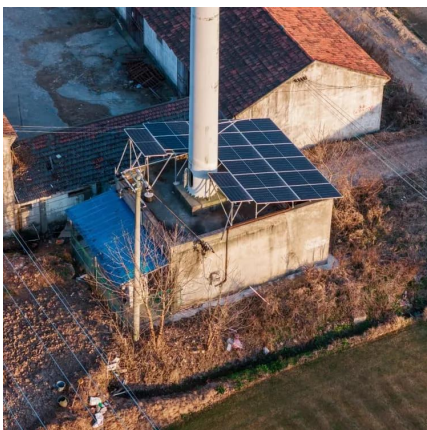

[Ax3000 Wifi6 Dual Band Outdoor Access ...](#)

...

Nov 21, 2025 · Sailsky Ax3000 Wifi6 Dual Band Outdoor Access Point With Metal Housing The Sailsky Outdoor Access Point BL3000HW is a next ...