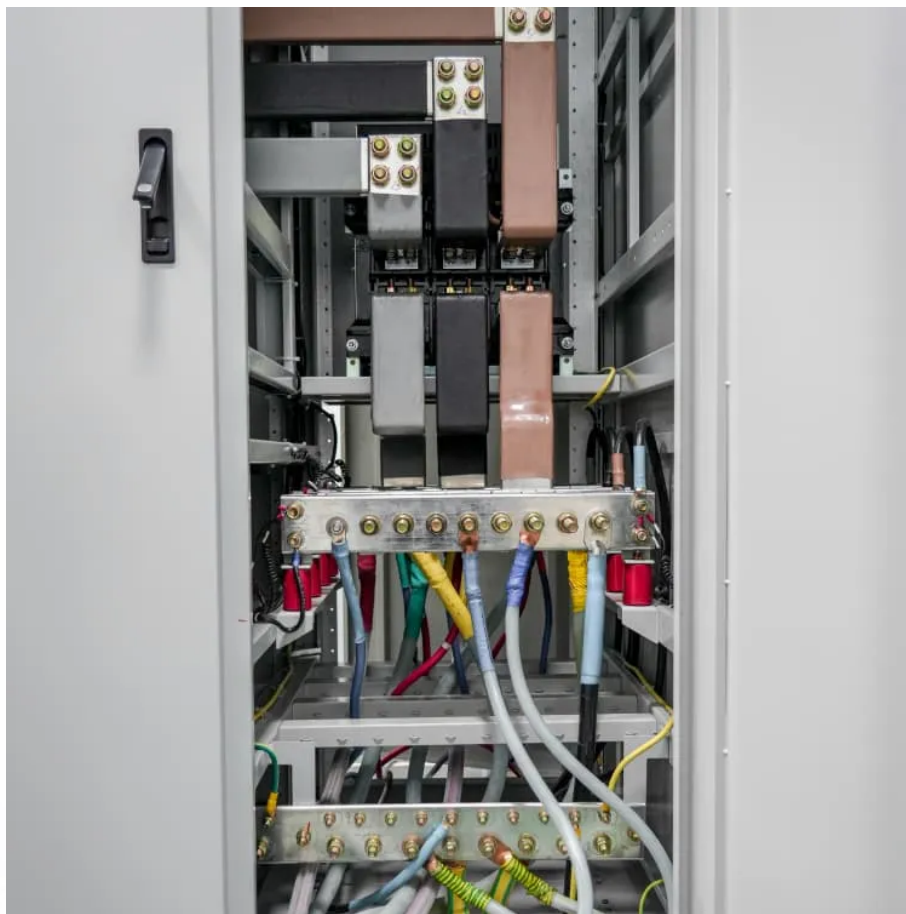

Outdoor base station type