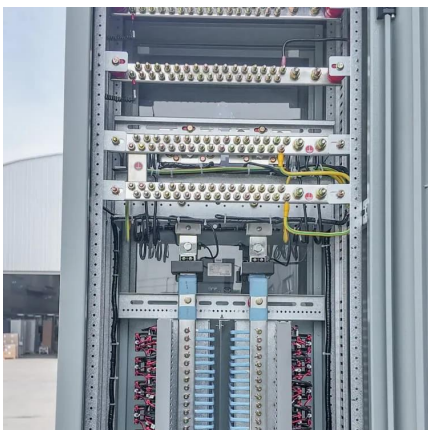

Outdoor Base Station Cabinet

An outdoor base station cabinet acts as the core protection shell for telecommunication and power systems, preventing environmental damage to internal devices. Its structure integrates ...

Products

A whole base station can be built inside our OutD cabinets. Cabinets Our OutD series includes multiple wall structure alternatives for protecting telecom equipment in the best possible way, ...

ZXDUPA-WR12 Outdoor Power Cabinet Product ...

Aug 10, 2023 · Outdoor Power Cabinet Product Description This is an outdoor DC power system that supplies power to -48 V telecommunication devices.