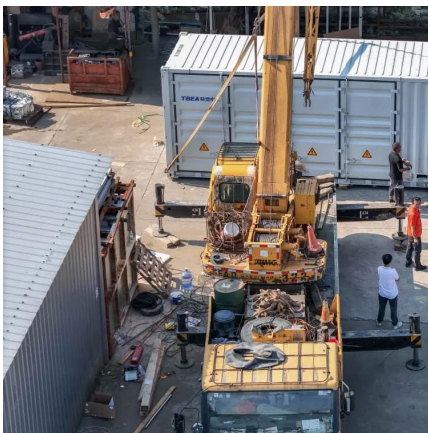

[Battery Energy Storage Solutions](#)

Feb 6, 2025 · Mitsubishi Electric Power Products, Inc. (MEPPI) is a respected leader in the energy industry. We use our expertise to develop renewable energy solutions that focus on high ...