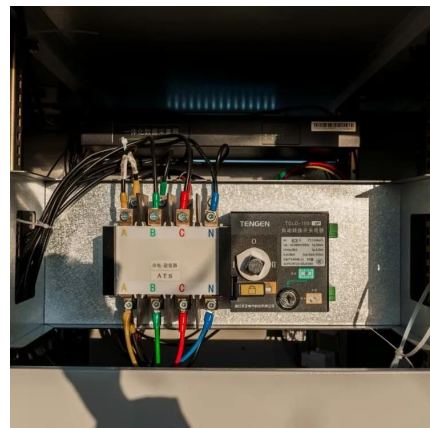

[Socomec Launches Skidded Battery Energy ...](#)

1 day ago · For additional support, remote commissioning is available for both on-grid and off-grid applications. "Our Skidded BESS represents a ...