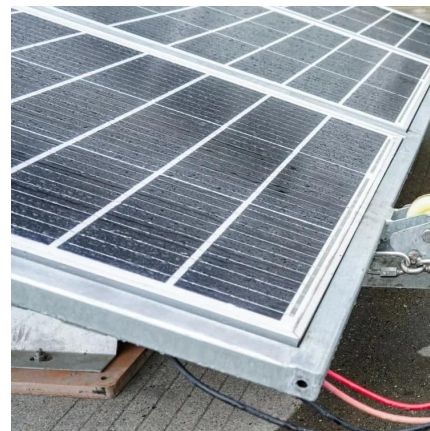

Mobile Charging Solutions-LiFe-Younger:Energy Storage System and Mobile

Jul 11, 2024 · A mobile energy storage charging solution bypasses these constraints. With flexible deployment, rapid setup, and dual high-power charging outputs, it enables instant energy ...