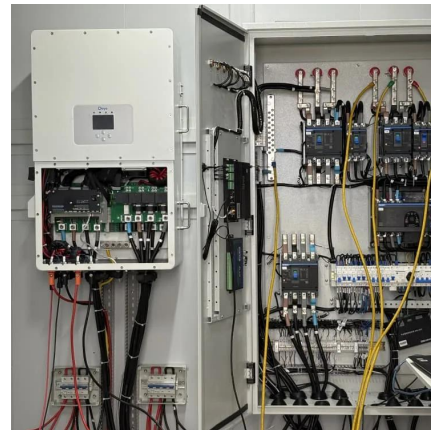

Metal clad switchgear factory in Austria

Switchgear

Efacec offers a wide range of flexible and sustainable switchgear solutions for medium voltage electricity distribution.

Microsoft Word

Apr 10, 2022 · 5.13.1 All wiring within the switchgear shall be installed and tested at the factory unless otherwise specified. All wiring shall be heat and flame retardant, rated 90°C maximum ...