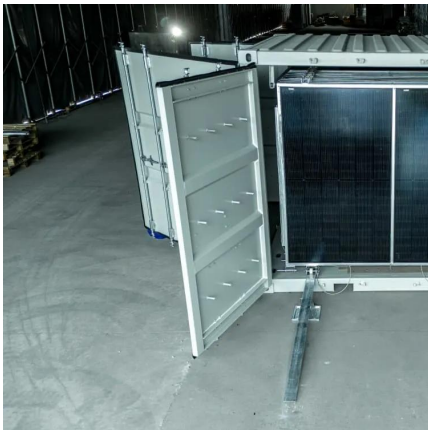

[Top 10 Switchgear Manufacturers in USA](#)

Sep 5, 2024 · Partitioning, Reclosers, and Overhead Switchgear UL891 Switchboards for Low Voltage UL1558 Switchgear for Low Voltage Mid ...