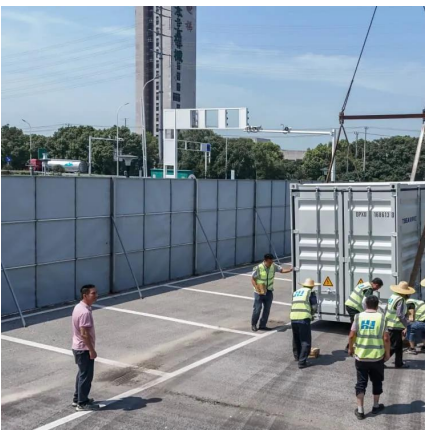

[Energy Storage Enclosures/Cabinets , Modular Design to ...](#)

Machan offers comprehensive solutions for the manufacture of energy storage enclosures. We have extensive manufacturing experience covering services such as battery enclosures, grid ...

[Energy Storage Cabinet](#)

HOLDONE Energy Storage Cabinets are purpose-built to facilitate effective energy management and enhance the safety of battery storage systems. With robust construction and high-quality ...

MBABANE INDUSTRIAL AND COMMERCIAL ENERGY STORAGE CABINET MANUFACTURER

What is the material of the energy storage cabinet container Currently, weathering steel is a widely used structural material for energy storage containers has good mechanical strength, ...

[Smart Energy Storage Cabinet Manufacturers: Powering the ...](#)

Sep 22, 2024 · The unsung hero here is the smart energy storage cabinet - essentially a giant "power bank" for commercial and industrial use. As renewable energy adoption surges (global ...