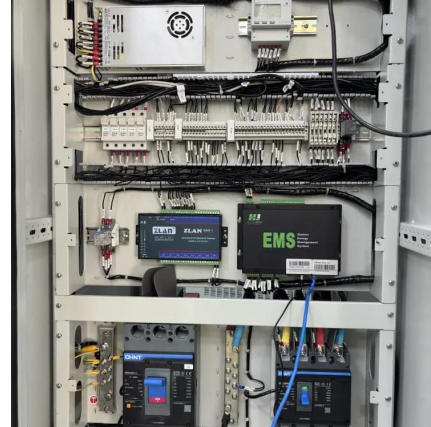

[Communication Base Station Maintenance Guide , Huijue ...](#)

Did you know a single communication base station failure can disrupt services for 5,000+ users? As global 5G deployments accelerate - with over 7 million base stations projected by 2025 - ...