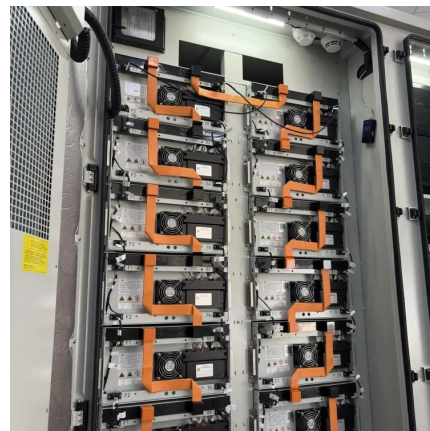

Complete Guide to 5G Base Station Construction , Key Steps, ...

Nov 17, 2024 · Explore how 5G base stations are built--from site planning and cabinet installation to power systems and cooling solutions. Learn the essential components, technologies, and ...