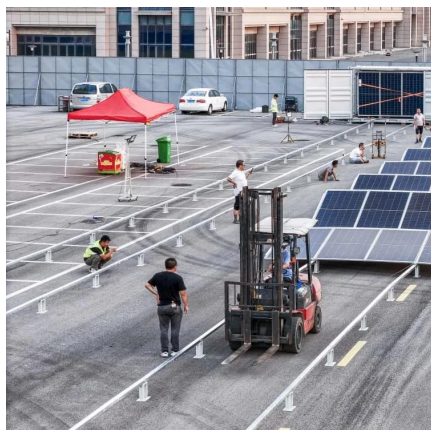

Home

MCCBs Unveiled: Selecting the ideal Molded Case Circuit Breakers for your Needs. Overview of MCCBs and their Role in Electrical Distribution ...